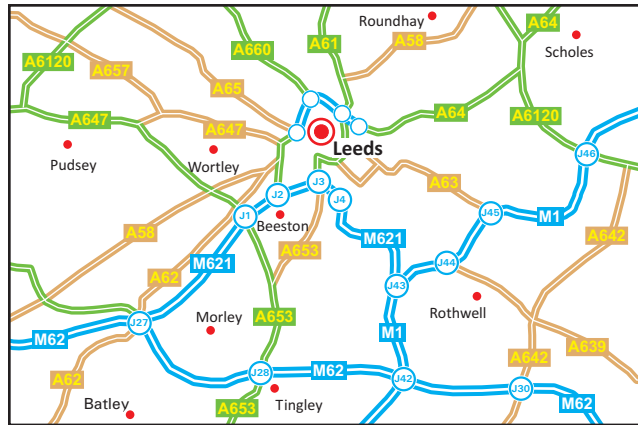

Leeds  
1.04-1.06 1st Floor  
Yorkshire House  
Greek Street  
Leeds LS1 5SH  
Telephone +44 ((0)20 7637 9111  
E: info.eu@cgi.com  
cgi.com/uk

- From M1**
- Leave the M1 at Junction 43 (signed Leeds (Cen) & M621)
  - Join the M621.
  - Leave the M621 at junction 2, at the roundabout take the third exit onto the A643 towards City Centre.
  - At the next roundabout take the fourth exit onto the A58, City Centre.
  - Take the next slip road exit, keep to the outside lane following signs for City Centre South, Station.
  - Follow the road around to the right and continue ahead onto Wellington Street, the road bears left onto King Street.
  - Continue ahead onto East Parade.
  - Greek Street is the pedestrianised street located on the right hand side (see inset).

- Parking P**
- On street parking is located on Cookridge Street.
  - Q-Park Sovereign Square (Sat Nav LS1 4AG) - 500 spaces.
  - Alternative car parks are located on the map opposite.

- By Train** 🚆
- Leeds is the nearest railway station and is served by trains from London Kings Cross, Manchester, Bradford, Newcastle, Sheffield and York.
  - The station is a short walk from our offices.

- Bus** 🚌
- The follow services all stop on Park Row - 1 LeedsCity, 1B LeedsCity, 33, 34, 55, 55C, 64, 65 & 75.
  - Numerous services also stop at Infirmary Street Bus Interchange.