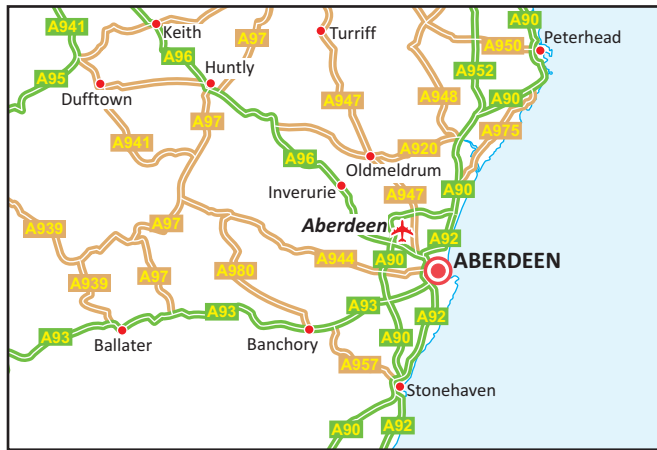

Regus Spaces
Room 100
1 Marischal Square
Aberdeen
Aberdeenshire AB10 1BL
Telephone: +44 ((0)20 7637 9111
E: info.eu@cgi.com
cgi.com/uk

- From the A92 Northbound/Southbound**
- Continue on the A92 until the junction with the A90.
 - Join the A90 towards Aberdeen City Centre.
 - Continue on the A90 until the Queen's Road Roundabout junction with the A9119.
 - Join the A9119 (Queen's Road) towards Aberdeen City Centre.
 - Continue ahead over two roundabouts.
 - Continue to the third set of traffic lights.
 - Turn right onto Rosemary Viaduct.
 - Continue ahead at the next traffic lights.
 - At the next traffic lights continue ahead onto Schoolhill.
 - At the next junction turn left onto Harriet Street.
 - Parking is available on the right in Bon Accord Harriet Street.

- By Train** 🚆
- The nearest station is Aberdeen.
 - We are a 10 minute walk from the station.
 - For further train service information, please call National Rail Enquiries on 03457 48 49 50, or visit www.nationalrail.co.uk