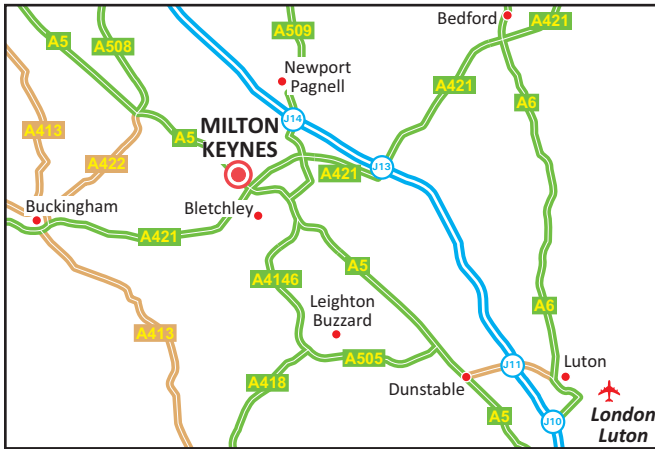

CGI IT UK Ltd  
at SPACES  
100 Avebury Boulevard  
Milton Keynes  
MK9 1FH  
Telephone +44 (0)845 070 7765  
E: info.eu@cgi.com  
cgi.com/uk

- From the M1 North and Southbound**
- Leave the M1 at Junction 14 and follow signs for Milton Keynes.
  - Turn right at the first roundabout, then continue straight over the next eight roundabouts on the A509 - H5 Portway.
  - Turn left at the next (North Grafton) roundabout onto V6 - Grafton Street.
  - Continue straight over the next (Midsummer) roundabout.
  - Turn right at the traffic lights onto Avebury Boulevard.
  - Our office is located on the left (see inset).

- From A5**
- Leave the A5 at the junction with the A509 - H5 Portway (signposted to Milton Keynes Central & East).
  - Turn right at the next roundabout (North Grafton Roundabout) onto V6 - Grafton Street.
  - Continue straight over the next (Midsummer) roundabout.
  - Turn right at the traffic lights onto Avebury Boulevard.
  - Our office is located on the left (see inset).

- Parking P**
- Car parking is limited on site please call us to book an available space prior to your visit. Public Car Parks are located on the map opposite

- By Train** 🚆
- Milton Keynes Central Station is on the main line from London Euston Station. Our office is a short walk from the station.