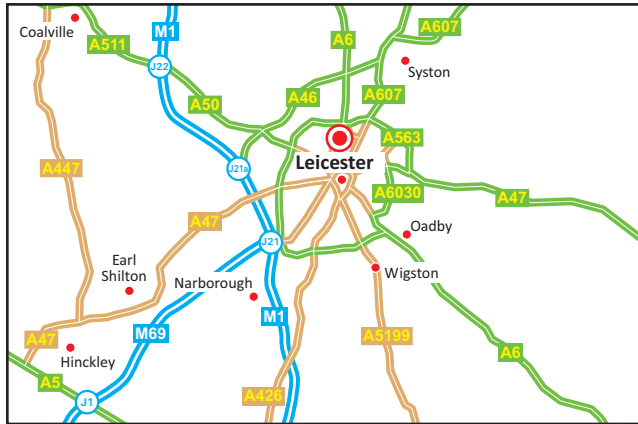

- From M1**
- The National Space Centre is located just off the A6, two miles north of Leicester City Centre.
  - It is midway between Leicester's inner and outer ring roads.
  - If travelling by car, follow the Brown road signs with a distinctive rocket logo to the Space Centre (see inset).

- By Train**
- Leicester is the nearest railway station and is served by East Midland
  - Trains and Cross Country Trains from Kettering, Bedford, Luton, London St Pancras, Derby, Nottingham, Lincoln, Sheffield, Leeds, Peterborough, Cambridge, Stansted Airport, Nuneaton and Birmingham New Street.
  - From here you can either take a bus or a taxi to the National Space Centre.
  - First bus service 54 runs every 10 minutes Monday to Saturday

- Bus**
- From the city centre (bus station on Charles Street), bus service 54 runs every 10 mins throughout the day Monday to Saturday