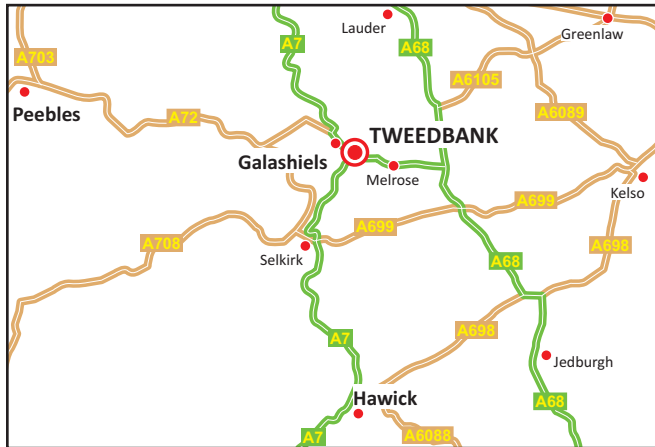

Tweedbank
1 & 2 Tweedside Park
Tweedbank
Galashiels
TD1 3TE
Telephone +44 (0)20 7637 9111
E: Info.eu@cgi.com
cgi.com/UK

- From Edinburgh / The North**
- Follow the A7 south from Edinburgh, following signs for Galashiels & Hawick.
 - Continue on the A7 until the Kingsknowe roundabout junction with the A6091.
 - At the roundabout, take the first exit onto the A6091, following signs for Melrose, Tweedbank & A6091.
 - Continue straight over the Tweedbank Roundabout, remaining on the A6091.
 - At the Melrose roundabout, take the first exit onto Tweedbank Drive (signed Tweedbank Station & Park & Ride)
 - Turn right at the next roundabout (signed Station)
 - Our office is located on the right hand side (see inset).

- From Newcastle / Jedburgh / The North**
- Follow the A68 north following signs for Edinburgh and Jedburgh
 - Continue on the A68 until the Ravenswood roundabout junction with the A6091.
 - At the roundabout take the first exit (signed Melrose, Galashiels (A6091)).
 - Continue past Melrose on the A6091 and remain on the A6091 until the Melrose roundabout at Tweedbank.
 - At the roundabout take the second exit onto Tweedbank Drive (signed Tweedbank Station & Park & Ride)
 - Turn right at the next roundabout (signed Station)
 - Our office is located on the right hand side (see inset).

Parking

- Car parking is available next to the building.

By Train

- Tweedbank Station is on the Borders Railway line and receives train services from Edinburgh Waverley, Newcraighall, Newtongrange and Galashiels.
- We are a short walk from the station.