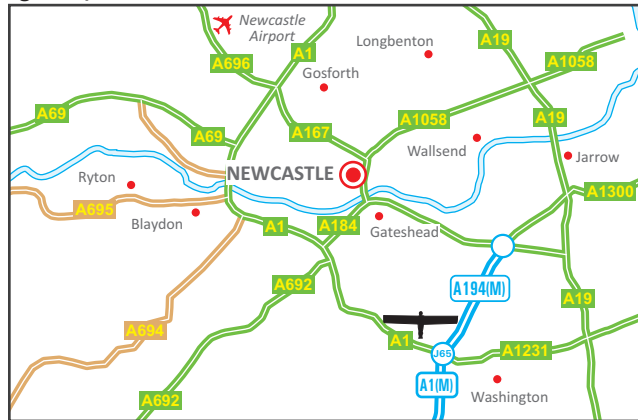

The Catalyst
Room 2.25, CGI IT UK Ltd
3 Science Square
Newcastle upon Tyne
NE4 5TG
Telephone +44 (0)845 070 7765
E: Info.eu@cgi.com
cgi.com/UK

- From A1**
- Follow the A1 until Junction 69 (Gateshead Quays) and take the A184 signposted 'City Centre'.
 - Follow the A189 over the Redheugh Bridge.
 - Follow the signs to the appropriate car parks (see inset).

- Metro**
- Monument Metro Station is a short walk from our offices and is served by both yellow and green line routes towards Newcastle International Airport, South Shields and the coast.

- Parking**
- Car park locations are shown on the map opposite.
 - Grainger Town Multi Storey - NE1 4DP - Open 24 hours - Number of parking bays: 401

- By Train**
- Newcastle Central Station is on the East Coast Main Line from London to Edinburgh.
 - The station also serves the Durham Coast Line to Sunderland, Hartlepool and Middlesbrough, and the Tyne Valley Line to Hexham and Carlisle.
 - We are a 10 minute walk from the station.

- Airport**
- Newcastle Airport is located 6 miles (9.3km) north-west of the city centre.
 - There is a direct metro link from the airport to the Monument Metro stop.