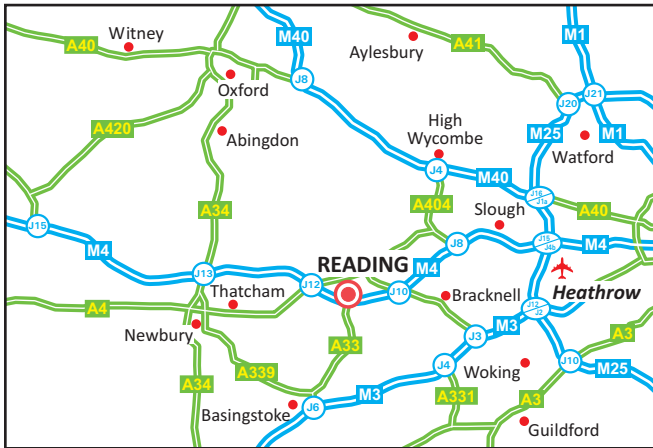

#### From the M4

- Leave the M4 at junction 11 (signed Reading (Centre & South, Basingstoke, A33) and follow the A33 towards Reading.
- Remain on the A33 following signs for Green Park
- Continue over two roundabouts and pass a retail park and B&Q on the left.
- At the next roundabout take the second exit onto Longwater Avenue, entering Green Park.
- Turn left at the traffic lights onto Brook Drive.
- Our office is located on the right hand side (see inset).

#### By Train

- Reading is on the mainline from London Paddington and receives services from Swindon, Bristol, Bath and Cardiff
- For further train service information, please telephone the National Rail Enquiry Line on 08457 48 49 50.
- A dedicated bus service operates to Green Park from Reading Station.
- See map opposite for location of bus stops on Brook Drive.