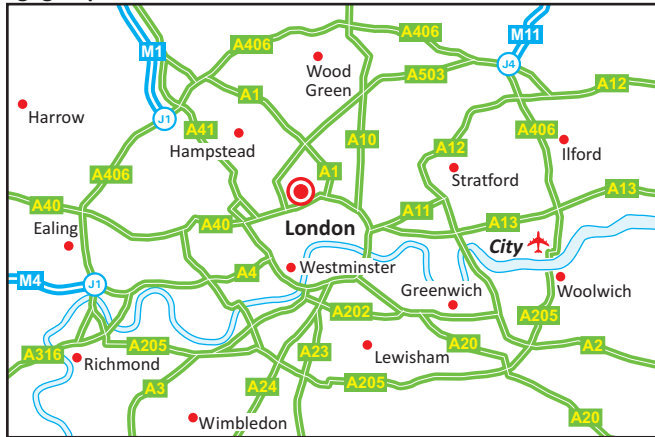

London - Kings Place
Seventh Floor
Kings Place
90 York Way
London N1 9AG
United Kingdom
Telephone +44 (0) 207 954 1400
cgi-group.co.uk

By Tube

- The nearest tube station is King's Cross St. Pancras, on the Circle, Metropolitan, Hammersmith & City, Piccadilly, Northern and Victoria lines.
- From the tube station the quickest way to Kings Place is via the new King's Boulevard. You may also walk up York Way.

By Train

- King's Cross St. Pancras and Euston are the nearest mainline railway stations.
- Eurostar travellers arrive at St Pancras International.

By Bus

- The 390 bus route stops on York Way.

Parking

- The building is outside of the Congestion Charge Zone.
- The nearest car park is at St Pancras Station on Pancras Road, open 24 hour, 7 days including Bank Holidays.
- If you are using sat nav our postcode is N1 9AG.

Cycle Hire

- A Docking station is located opposite Kings Place on Crinan St.