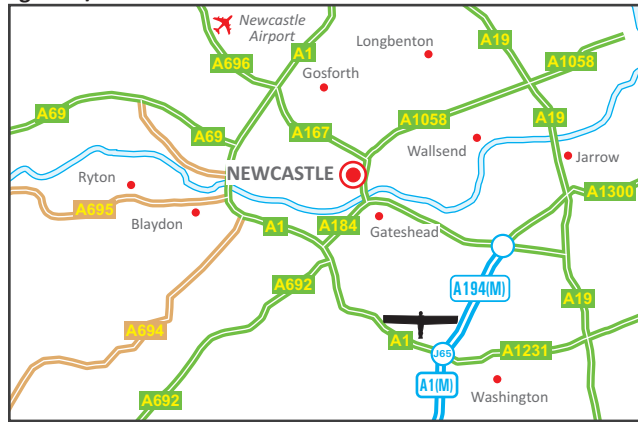

The Catalyst
Room 2.25, CGI IT UK Ltd
3 Science Square
Newcastle upon Tyne
NE4 5TG
Telephone +44 (0)20 7637 9111
E: Info.eu@cgi.com
cgi.com/UK

- From A1**
- Follow the A1 until Junction 69 (Gateshead Quays) and take the A184 signposted 'City Centre'.
 - Follow the A189 over the Redheugh Bridge.
 - Follow the signs to the appropriate car parks (see inset).

- Metro**
- Monument Metro Station is a short walk from our offices and is served by both yellow and green line routes towards Newcastle International Airport, South Shields and the coast.

- Parking**
- Car park locations are shown on the map opposite.
 - Grainger Town Multi Storey - NE1 4DP - Open 24 hours - Number of parking bays: 401

- By Train**
- Newcastle Central Station is on the East Coast Main Line from London to Edinburgh.
 - The station also serves the Durham Coast Line to Sunderland, Hartlepool and Middlesbrough, and the Tyne Valley Line to Hexham and Carlisle.
 - We are a 10 minute walk from the station.

- Airport**
- Newcastle Airport is located 6 miles (9.3km) north-west of the city centre.
 - There is a direct metro link from the airport to the Monument Metro stop.