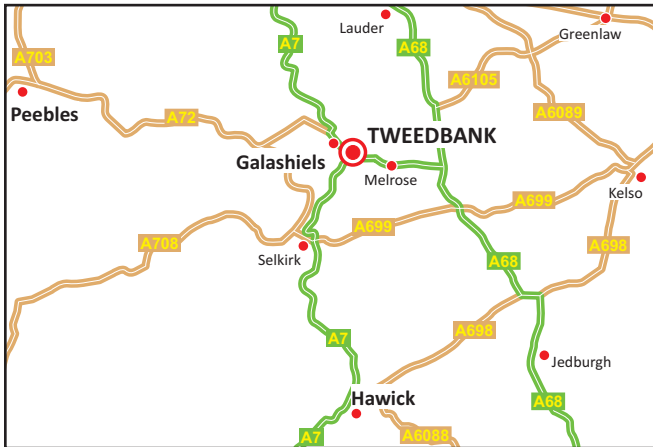

**Tweedbank**  
**1 & 2 Tweed Side Park**  
**Tweedbank**  
**Galashiels**  
**TD1 3TE**  
**Telephone +44 (0)20 7637 9111**  
**E: Info.eu@cgi.com**  
**cgi.com/UK**

- From Edinburgh / The North**
- Follow the A7 south from Edinburgh, following signs for Galashiels & Hawick.
  - Continue on the A7 until the Kingsknowe roundabout junction with the A6091.
  - At the roundabout, take the first exit onto the A6091, following signs for Melrose, Tweedbank & A6091.
  - Continue straight over the Tweedbank Roundabout, remaining on the A6091.
  - At the Melrose roundabout, take the first exit onto Tweedbank Drive (signed Tweedbank Station & Park & Ride)
  - Turn right at the next roundabout (signed Station)
  - Our office is located on the right hand side (see inset).

- From Newcastle / Jedburgh / The North**
- Follow the A68 north following signs for Edinburgh and Jedburgh
  - Continue on the A68 until the Ravenswood roundabout junction with the A6091.
  - At the roundabout take the first exit (signed Melrose, Galashiels (A6091)).
  - Continue past Melrose on the A6091 and remain on the A6091 until the Melrose roundabout at Tweedbank.
  - At the roundabout take the second exit onto Tweedbank Drive (signed Tweedbank Station & Park & Ride)
  - Turn right at the next roundabout (signed Station)
  - Our office is located on the right hand side (see inset).

**Parking**

- Car parking is available next to the building.

**By Train**

- Tweedbank Station is on the Borders Railway line and receives train services from Edinburgh Waverley, Newcraighall, Newtongrange and Galashiels.
- We are a short walk from the station.