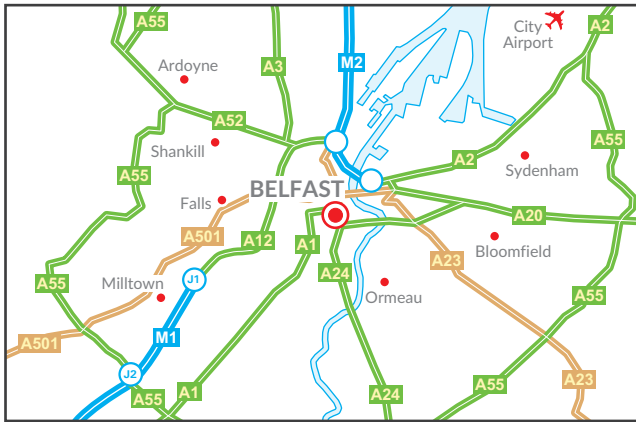

323 – 3rd Floor
Scottish Provident Building
7 Donegall Square West
Belfast BT1 6JH
Telephone +44 (0)20 7637 9111
info.eu@cgi.com
cgi.com/UK

Office Location

• Our office is located on the west side of Donegall Square opposite Belfast City Hall in the centre of Belfast.

Airport

• The city has two airports: Belfast International Airport & George Best Belfast City Airport.

Belfast City Airport is located 3 miles (5 km) from Belfast City Centre.

- Translink Metro route 600 is the Belfast City Airlink service, from the terminal to the Belfast Europa Buscentre adjacent to the Europa Hotel and Belfast Great Victoria Street railway station. Buses run up to every 20 minutes throughout the day.
- A single journey is £2.50 and journey time is approximately 15 minutes.

Belfast International Airport is located 13 miles (21 km) northwest of Belfast Belfast City Centre.

- Translink operates a number 300 express bus service to the airport from their Europa Buscentre, in the centre of Belfast.
- A single journey is £8 and the journey time is approximately 30 minutes.
- A taxi to the office cost approx £25 per single journey.

Train

• Great Victoria Street is the nearest railway station and is a short walk from our offices

Car Parking

• See map opposite for locations of public car parks