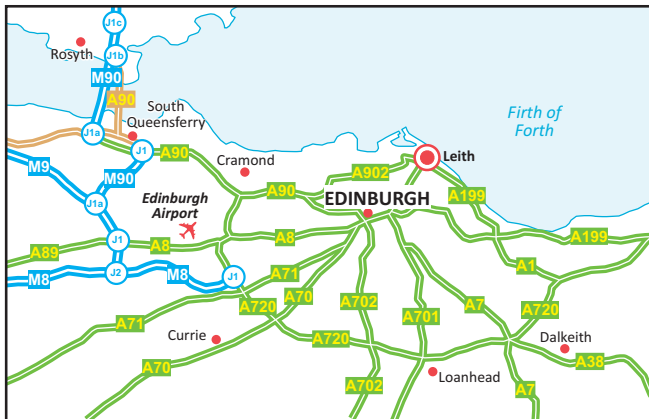

Leith
Commercial Quay,
84 Commercial Street
Leith
Edinburgh EH6 6LX
Telephone +44 (0)845 0707765
E: Info.eu@cgi.com
cgi.com/UK

- From M8**
- Leave the M8 at junction 1 (signed City Bypass & A720).
 - Join the A720 heading north.
 - At the Gogar Roundabout, turn right onto the A8 (Glasgow Road).
 - At the next junction turn left onto A902 (Maybury Road).
 - Continue straight over roundabout.
 - At Barnton Junction turn right onto A90 Queensferry Road.
 - Join A902 Telford Road.
 - Pass the Western General Hospital on right.
 - At next roundabout continue ahead onto A902 Ferry Road.
 - Continue into Leith, at the junction with the A901 turn left, signposted The Port of Leith.
 - At the next traffic lights turn right onto the A901 Commercial Street.
 - Continue ahead at the next traffic lights.
 - Continue for 500 metres, go through some pedestrian lights and you will find us situated on the left hand side.

- Parking P**
- For parking continue ahead, turn left onto Dock Place, turn left into Commercial Quay.
 - Bear right then left into our car park.

- By Train** 🚆
- Edinburgh Waverley Station is served by trains from Glasgow Queen Street, Newcastle Central Station and London Kings Cross.
 - Taxis are available outside the station.
 - For further train service information, please call National Rail Enquiries on 03457 48 49 50, or visit www.nationalrail.co.uk