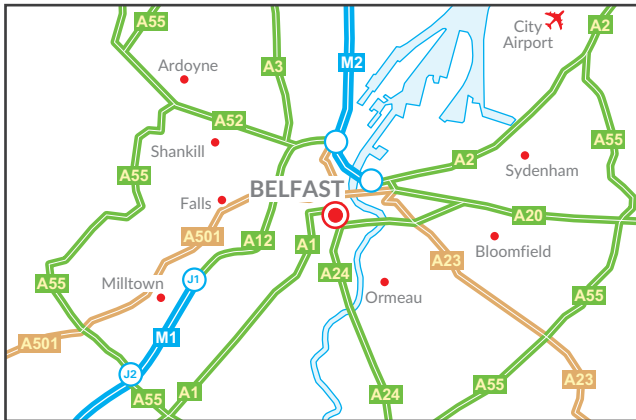

323 – 3rd Floor
Scottish Provident Building
7 Donegall Square West
Belfast
BT1 6JH
Telephone +44 (0)845 0707765
E: Info.eu@cgi.com
cgi.com/UK

Office Location

• Our office is located on the west side of Donegall Square opposite Belfast City Hall in the centre of Belfast.

Airport

• The city has two airports: Belfast International Airport & George Best Belfast City Airport.

Belfast City Airport is located 3 miles (5 km) from Belfast City Centre.

- Translink Metro route 600 is the Belfast City Airlink service, from the terminal to the Belfast Europa Buscentre adjacent to the Europa Hotel and Belfast Great Victoria Street railway station. Buses run up to every 20 minutes throughout the day.
- A single journey is £2.50 and journey time is approximately 15 minutes.

Belfast International Airport is located 13 miles (21 km) northwest of Belfast Belfast City Centre.

- Translink operates a number 300 express bus service to the airport from their Europa Buscentre, in the centre of Belfast.
- A single journey is £8 and the journey time is approximately 30 minutes.
- A taxi to the office cost approx £25 per single journey.

Train

- Great Victoria Street is the nearest railway station and is a short walk from our offices

Car Parking

- See map opposite for locations of public car parks