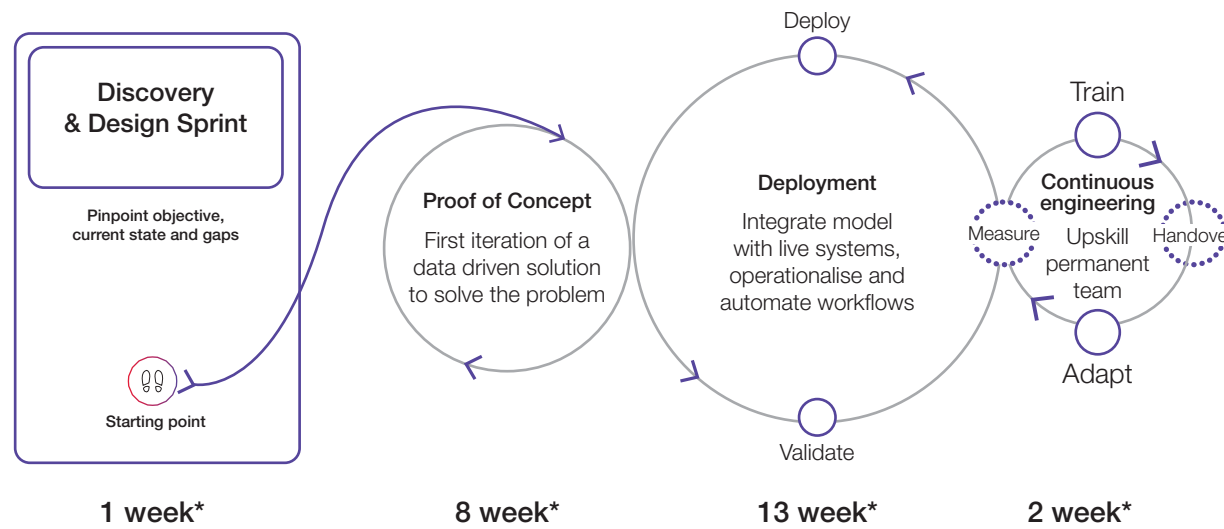

CGI Advanced Analytics

Unlocking Rapid Innovation through data

✓ We focus on achieving outcomes using our Human Centred Design approach

✓ Deliver continuous value using an iterative approach minimising your investment risk

✓ Accelerate delivery leveraging our partner ecosystem and proven capabilities

Key Client Outcomes

- Unlocking business value through ethical AI that provide insights for your enterprise
- Intelligent Automation enabling operational efficiencies & improving customer satisfaction
- Advanced Analytics platforms that enable ideation to scalable production at pace
- Augmented human decisions guided by the data-driven actionable insights