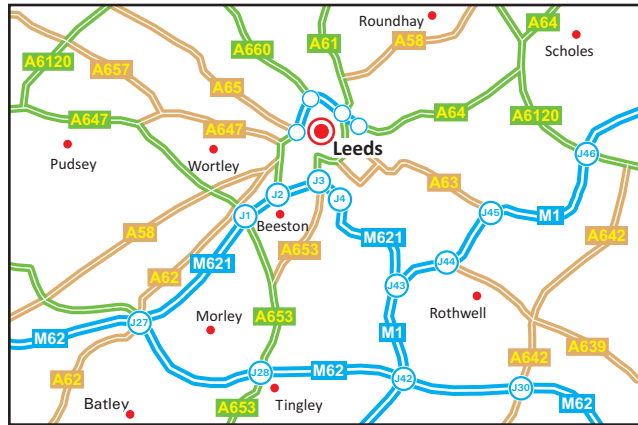

Leeds
 1.04-1.06 1st floor
 Yorkshire House
 Greek Street
 Leeds LS1 5SH
 Telephone +44 (0)845 0707765
 E: info.eu@cgi.com
 cgi.com/uk

- From M1**
- Leave the M1 at Junction 43 (signed Leeds (Cen) & M621)
 - Join the M621. Continue on the M621 to Junction 3 (signed City Centre & Holbeck).
 - Follow the signs for City Centre and onto A653.
 - On Neville Street pass under the railway bridge and Leeds Station on your left.
 - Join the City Centre Loop Road at Junction 18.
 - Follow the City Centre Loop Road onto East Parade.
 - Greek Street is the pedestrianised street located on the right hand side between Junctions 2 (Bank of England) and 3 (Town Hall) of the City Centre Loop Road (see inset)

- Parking P**
- On street parking is located on Cookridge Street.
 - Q-Park Sovereign Square (Sat Nav LS1 4AG) - 500 spaces.
 - Alternative car parks are located on the map opposite.

- By Train**
- Leeds is the nearest railway station and is served by trains from London Kings Cross, Manchester, Bradford, Newcastle, Sheffield and York..
 - The station is a short walk from our offices.

- Bus**
- The follow services all stop on Park Row - 1 LeedsCity, 1B LeedsCity, 33, 34, 55, 55C, 64, 65 & 75.
 - Numerous services also stop at Infirmiry Street Bus Interchange