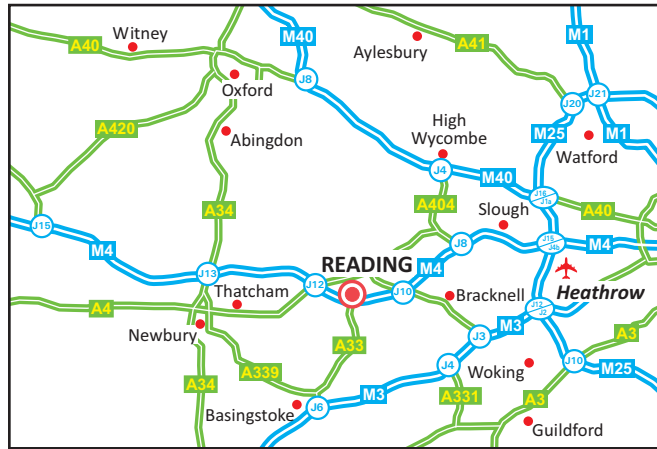

350 Brook Drive
Green Park
Reading
Berkshire RG2 6UH
United Kingdom
Telephone +44 (0)845 0707765
E: info.eu@cgi.com
cgi.com/uk

- From the M4**
- Leave the M4 at junction 11 (signed Reading (Centre & South, Basingstoke, A33) and follow the A33 towards Reading.
 - Remain on the A33 following signs for Green Park
 - Continue over two roundabouts and pass a retail park and B&Q on the left.
 - At the next roundabout take the second exit onto Longwater Avenue, entering Green Park.
 - Turn left at the traffic lights onto Brook Drive.
 - Our office is located on the right hand side (see inset).

- By Train**
- Reading is on the mainline from London Paddington and receives services from Swindon, Bristol, Bath and Cardiff
 - For further train service information, please telephone the National Rail Enquiry Line on 08457 48 49 50.
 - A dedicated bus service operates to Green Park from Reading Station.
 - See map opposite for location of bus stops on Brook Drive.