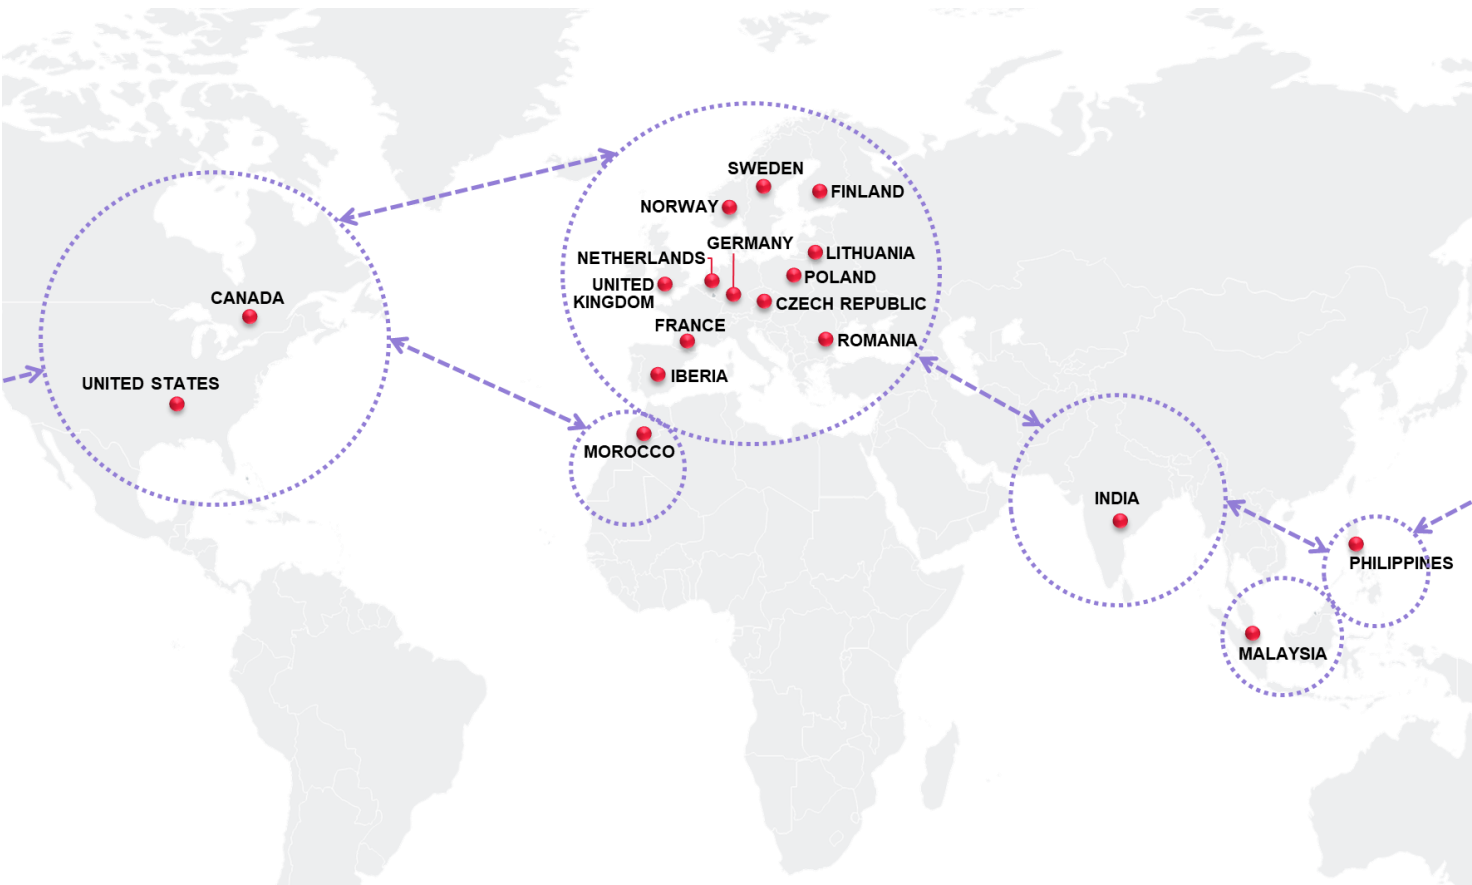

CGI's Global Delivery Model

A best-fit delivery model for
your business needs

CGI

CGI's extensive global delivery network is the foundation of our service delivery model

CGI's global delivery model helps drive down costs and speed up implementation of strategic initiatives, enabling you to compete and win in the global economy. At CGI, we invest to meet our clients' future challenges through a full-service portfolio and flexible delivery options that balance cost, quality and risk.

Our best-fit delivery approach includes CGI's client proximity model that provides for local resources to deliver the quick response and local accountability required for success. Through these local teams, we offer competitive services through an optimal blend of delivery centers, either locally or globally, all operating under CGI's Management Foundation to generate consistent results.

CGI's work distribution lever model allows for work distribution adjustments, providing flexibility to adapt to evolving needs of both our clients and regulatory bodies.

* Offsite = Onshore, Near shore and Offshore
 ** International = English, French and Spanish
 Sur site 0 | 20 | 40 | 60 | 80 | 100
 100 | 80 | 60 | 40 | 20 | 0 Hors site

“CGI is the global partner of our company, as part of a multi-year application development and maintenance contract covering business applications in supply chain and logistics, marketing and sales, and enterprise performance management. We deliver our services via a blend of onshore, nearshore and offshore delivery options, with several hundred FTEs worldwide, in a co-management framework. This innovative, best-in-class governance model provides the highest level of collaboration and intimacy, promoting entrepreneurship and enabling our long lasting, value-driven partnership to thrive.”