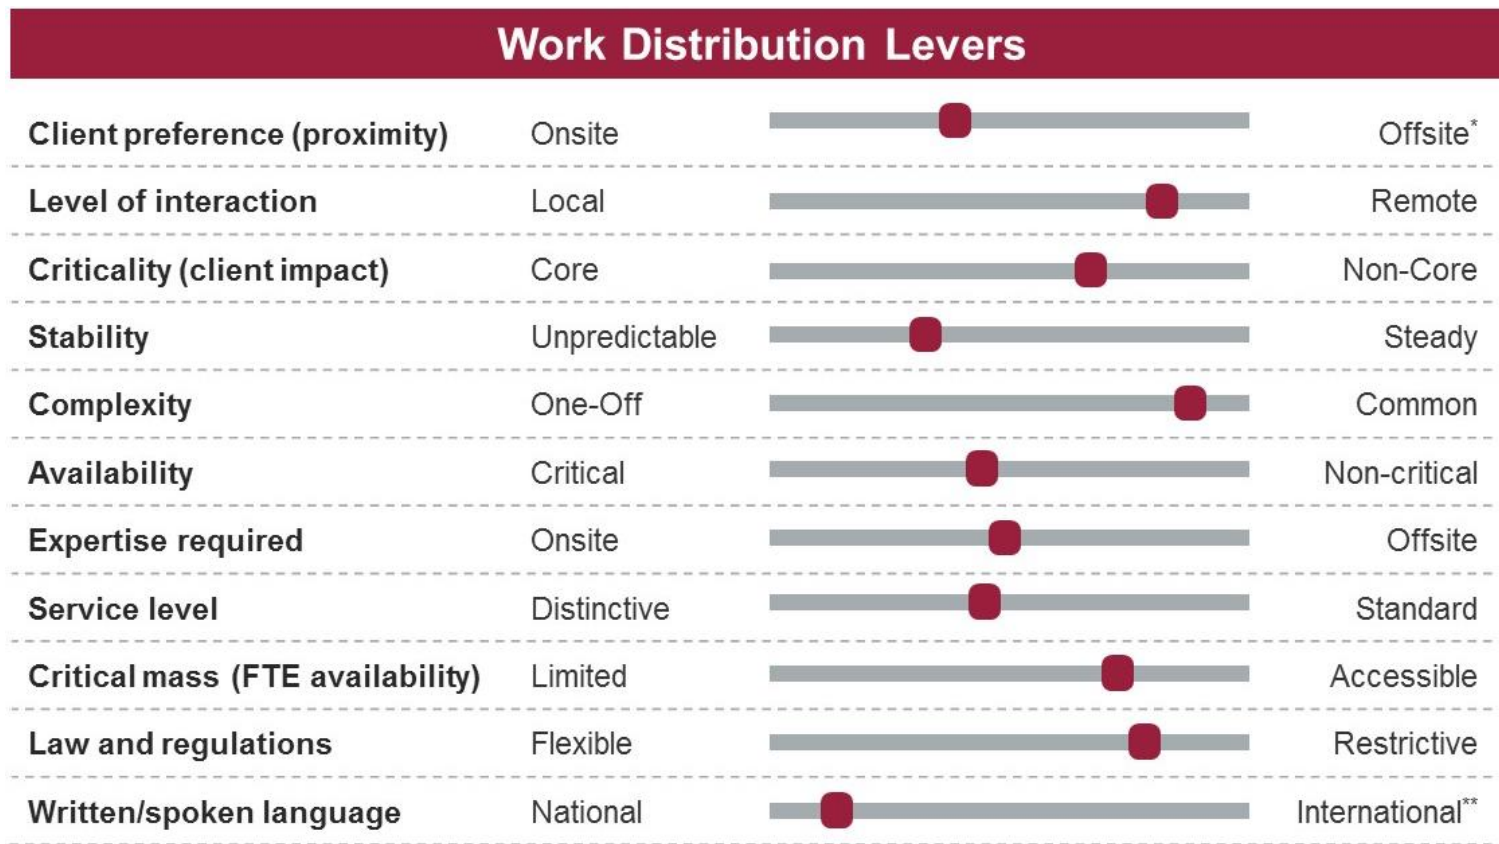

CGI's model provides flexibility to adapt to your business needs

Customized solutions using best-fit delivery approach

With CGI's governance model and approach, our clients benefit from a personalized global delivery solution tailored to a range of factors.

CGI's work distribution lever model allows for work distribution adjustments, providing flexibility to adapt to evolving needs of both our clients and regulatory bodies.

* Offsite = Onshore, Near shore and Offshore
** International = English, French and Spanish
Sur site 0 | 20 | 40 | 60 | 80 | 100
100 | 80 | 60 | 40 | 20 | 0 Hors site