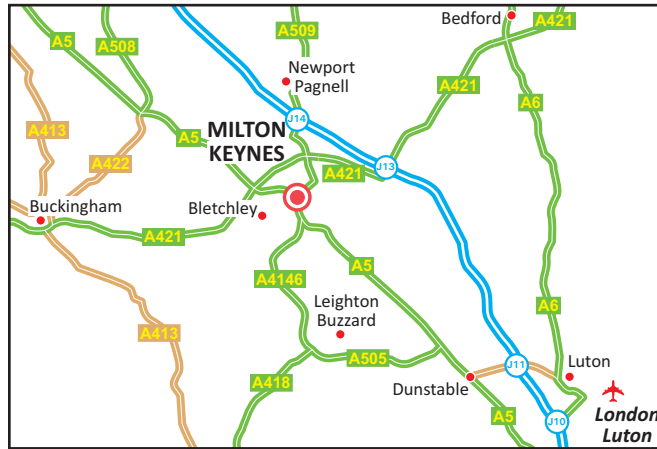

Milton Keynes
G Floor
West Marlborough Court
Sunrise Parkway
Linford Wood
Milton Keynes MK14 6DY
Telephone: +44 (0)845 070 7765
E: info.eu@cgi.com/uk
cgi.com/uk

- From M1**
- Leave the M1 at junction 14, and exit onto A509 following signs for Milton Keynes & A509.
 - At the Northfield Roundabout take third exit on to H5-Portway (A509).
 - Continue on H5-Portway (A509) over four roundabouts.
 - At next (Belvedere) roundabout take the third exit onto V8 Marlborough St (B4034).
 - Continue straight over the Downs Barn Roundabout, remaining on the V8 Marlborough St (B4034).
 - Turn left onto Sunrise Parkway.
 - The CGI Office is in the first building on the left (see inset).

- From A5**
- Leave the A5 at the Abbey Hill Roundabout (signed M Keynes North, Newport Pagnell, Bedford & A422).
 - At the roundabout at the top of the slip road, take the A422 exit onto H3 Monks Way.
 - Continue on H3 Monks Way (A422) over three roundabouts.
 - At next (Redbridge) roundabout take the third exit onto V8 Marlborough St (B4034).
 - Turn right onto Sunrise Parkway.
 - The CGI Office is in the first building on the left (see inset).

Parking

- Car parking is available to the front of the building.

By Train

- Central Milton Keynes station is on the West Coast mainline.
- Taxis are available at the station.