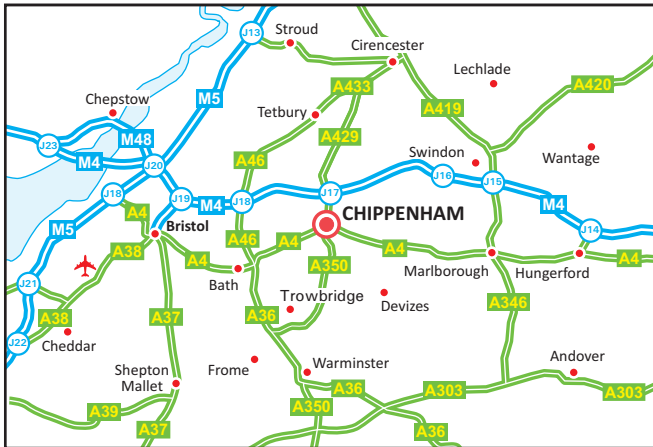

Chippenham
2 Methuen Park
Chippenham
Wiltshire SN14 0GB
Telephone +44 (0)845 070 7765
E: info.eu@cgi.com/uk
cgi.com/uk

From M4

- Leave the M4 at Junction 17 (signed Cirencester, A429, Chippenham & A350).
- Join the A350 following signs for Chippenham.
- Remain on the A350 for 5 miles until the Chequers roundabout junction with the A4.
- At the roundabout, take the second exit signed Town Centre, Bath Road & Herman Miller Ind. Estates.
- At the next roundabout turn right into Methuen Park.
- Turn left at the next roundabout and we are located on the right hand side of the road (see inset).

By Train

- Chippenham is the nearest railway station and is served by trains from London Paddington, Reading, Swindon, Bath and Bristol Temple Meads.
- The station is a short taxi journey from our offices.
- Bus X31 from station every 20 mins