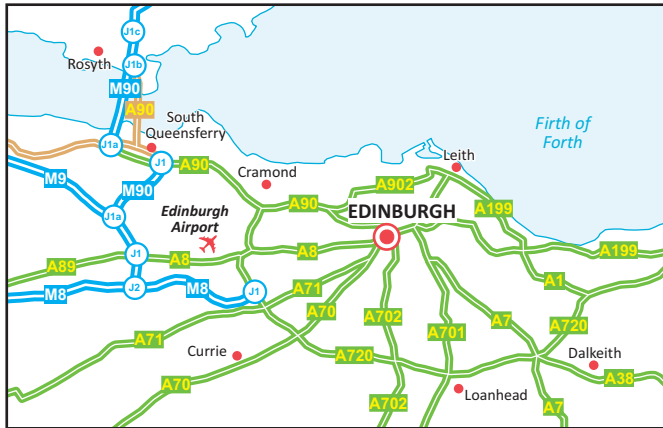

Edinburgh
Third Floor
81 George Street
Edinburgh EH2 3ES
Telephone +44 (0)845 070 7765
E: info.eu@cgi.com/uk
cgi.com/uk

By Bus

- Services 10, 11, 12, 16, 41 & 42 all stop on George Street.

Parking

- Metered parking is available on George Street.

By Train

- Nearest station is Edinburgh Waverley Station
- It is only half a mile or a five minute walk away.
- A taxi from the station takes 5 minutes
- Edinburgh Haymarket Station is approximately 10 minutes away by taxi.

By Tram

- A tram is also available from the airport and brings passengers to Princes Street in approx. 35 minutes.
- From Princes Street it is a short walk to our offices.