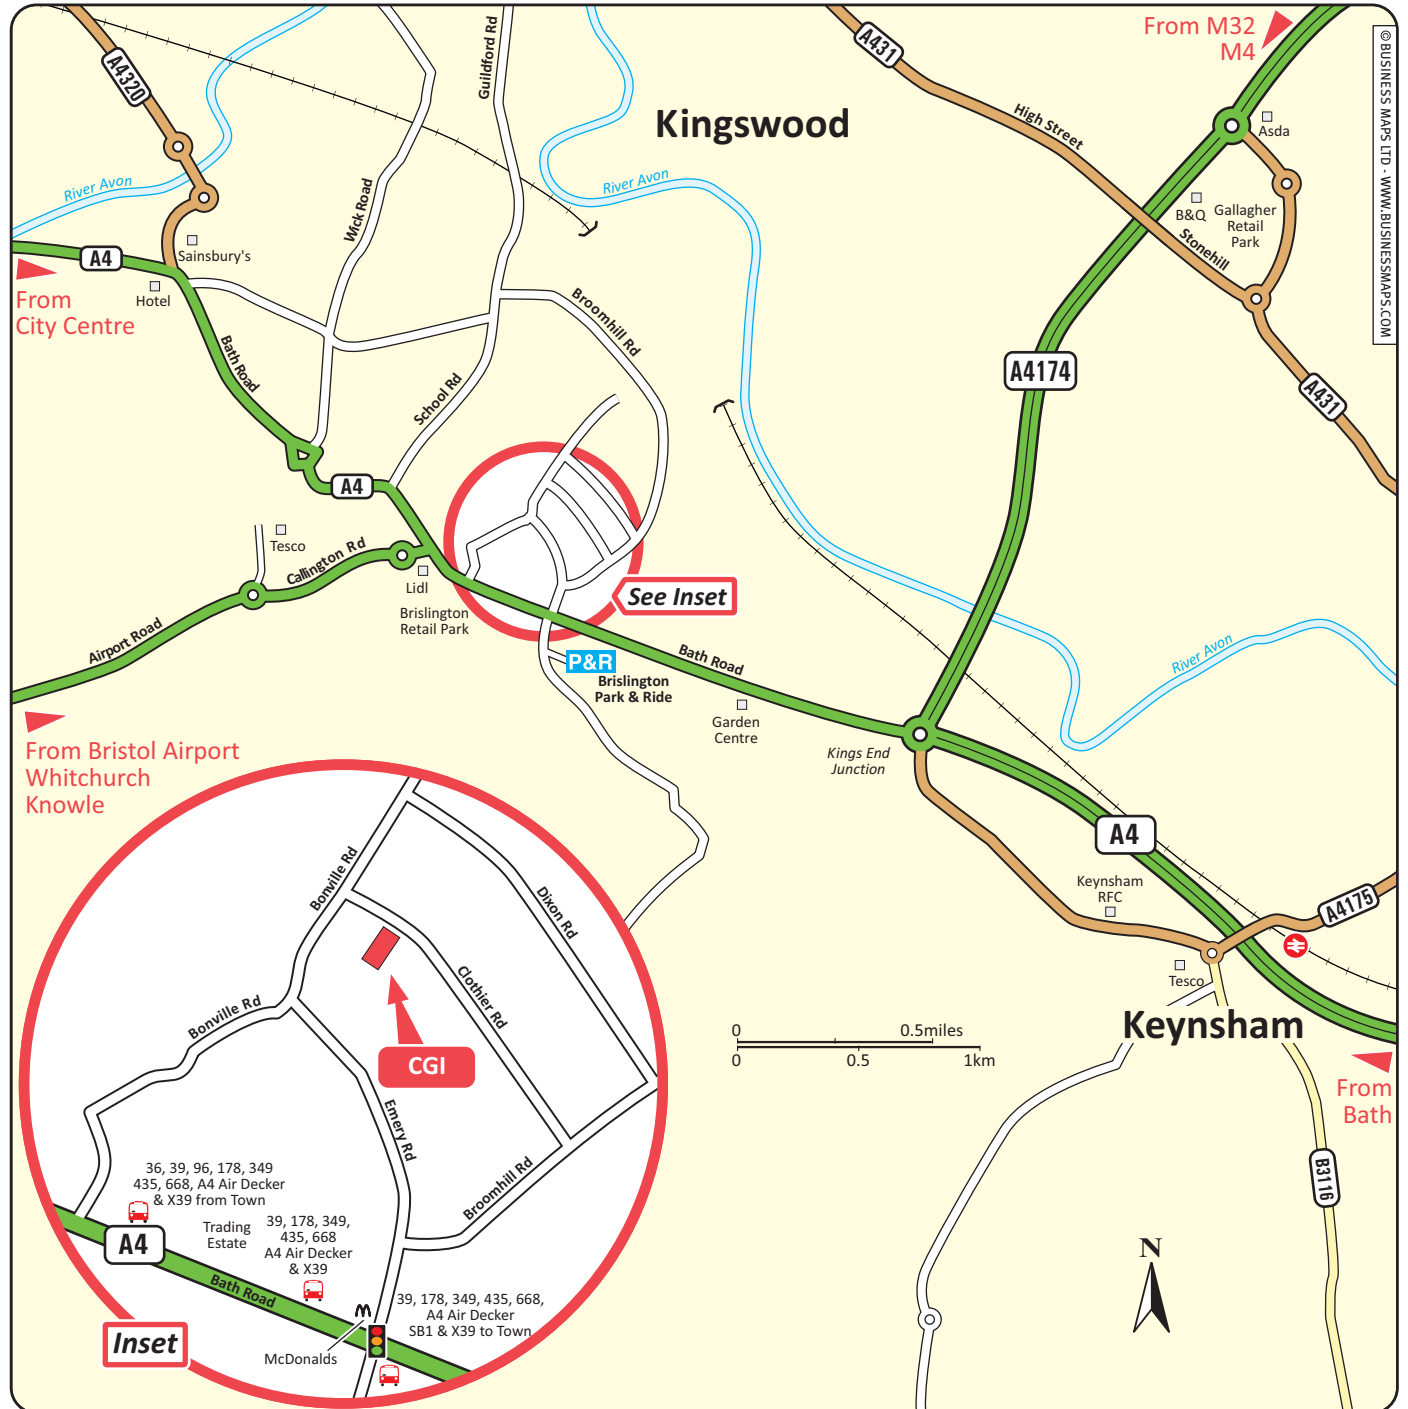

23 Clothier Road
Brislington
Bristol
BS4 5SS
Telephone +44 (0)845 070 7765
E: info.eu@cgi.com/uk
cgi.com/uk

- From City Centre**
- Join the A4 at Temple Meads station, following signs for Keynsham and Bath.
 - At the McDonalds junction, turn left onto Emery Road.
 - Turn right onto Broomhill Road, then take first left onto Clothier Road.
 - We are located on the left hand side (see inset).

- From M4**
- Leave the M4 at Junction 19 (signed Bristol & M32).
 - Join the M32 and exit at junction 1 (signed Avon Ring Road, Filton, Downend & A4174)
 - Join the Avon Ring Road (A4174) following signs for Ring Road and Kingwood.
 - Remain on the A4174 for 8.3 miles until the Kings End roundabout junction with the A4.
 - At the roundabout, take the third exit and join the A4 Bath Road (signed Bristol & A4).
 - At MacDonalDs junction, turn right onto Emery Road.
 - Turn right onto Broomhill Road, then take first left onto Clothier Road.
 - We are located on the left hand side (see inset).

- By Train**
- Keynsham is the nearest railway station and is served by trains from Bristol Temple Meads, Bristol Parkway, Bath, Weymouth, Gloucester, Cheltenham & Great Malvern.
 - The station is a short taxi journey from our offices.

- Parking P**
- Parking spaces are available at the office, alternatively use the Brislington Park & Ride car park.

- Bus**
- Services 36, 39, 96, 178, 349, 435, 668, A4 Air Decker & X39 all stop on Bath Road.
 - Brislington Park & Ride is a short walk from the office. The bus service to and from the city centre operates Monday to Saturday with buses every 10-15 minutes.