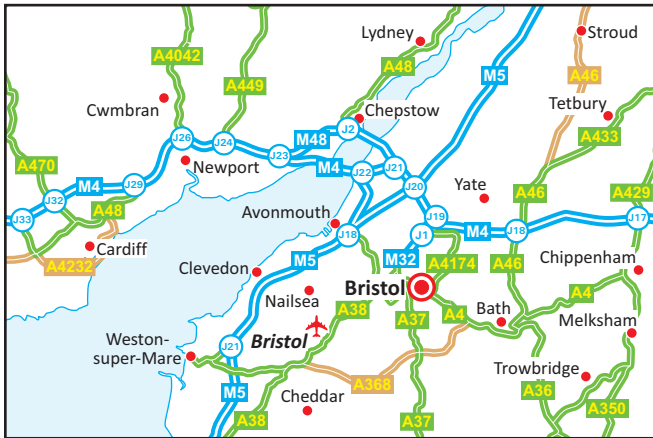

23 Clothier Road
Brislington
Bristol
BS4 5SS
Telephone +44 (0)845 070 7765
E: info.eu@cgi.com/uk
cgi.com/uk

- From City Centre**
- Join the A4 at Temple Meads station, following signs for Keynsham and Bath.
 - At the McDonalds junction, turn left onto Emery Road.
 - Turn right onto Broomhill Road, then take first left onto Clothier Road.
 - We are located on the left hand side (see inset).

- From M4**
- Leave the M4 at Junction 19 (signed Bristol & M32).
 - Join the M32 and exit at junction 1 (signed Avon Ring Road, Filton, Downend & A4174)
 - Join the Avon Ring Road (A4174) following signs for Ring Road and Kingwood.
 - Remain on the A4174 for 8.3 miles until the Kings End roundabout junction with the A4.
 - At the roundabout, take the third exit and join the A4 Bath Road (signed Bristol & A4).
 - At MacDonalDs junction, turn right onto Emery Road.
 - Turn right onto Broomhill Road, then take first left onto Clothier Road.
 - We are located on the left hand side (see inset).

- By Train**
- Keynsham is the nearest railway station and is served by trains from Bristol Temple Meads, Bristol Parkway, Bath, Weymouth, Gloucester, Cheltenham & Great Malvern.
 - The station is a short taxi journey from our offices.

- Parking P**
- Parking spaces are available at the office, alternatively use the Brislington Park & Ride car park.

- Bus**
- Services 36, 39, 96, 178, 349, 435, 668, A4 Air Decker & X39 all stop on Bath Road.
 - Brislington Park & Ride is a short walk from the office. The bus service to and from the city centre operates Monday to Saturday with buses every 10-15 minutes.