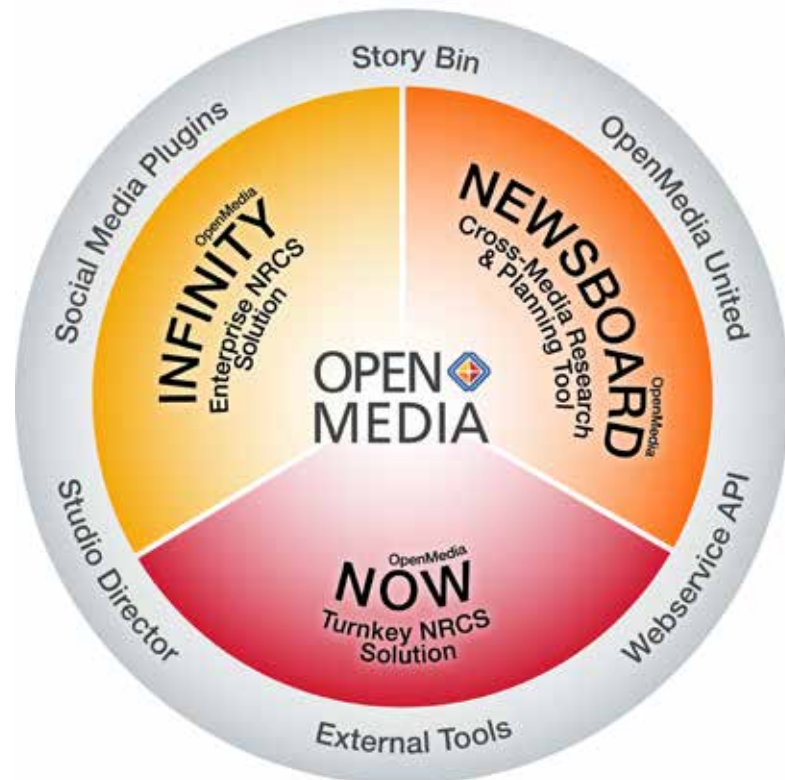

CGI

OpenMedia Infinity

**The Enterprise Newsroom System**

## The enterprise newsroom system

OpenMedia Infinity is CGI's flagship newsroom computer system, providing maximum speed and scalability for handling complex workflows in broadcast news production. From wire search, scripting, and rundown management, through to playout control, it enables newsroom teams to complete any task.

## Story-centric production

As media companies are increasingly moving away from a linear way of working, OpenMedia Infinity is built to support cluster and virtual IT environments, allowing newsrooms to evolve as they see best to meet the challenges of implementing story-centric workflows for multi-platform delivery.

StoryBins allow for the grouping and exchange of relevant information on a topic across departments, optimizing workflows, promoting collaboration, and providing complete visibility into planning, whether cross media, news wheel, or mid-to-long term.