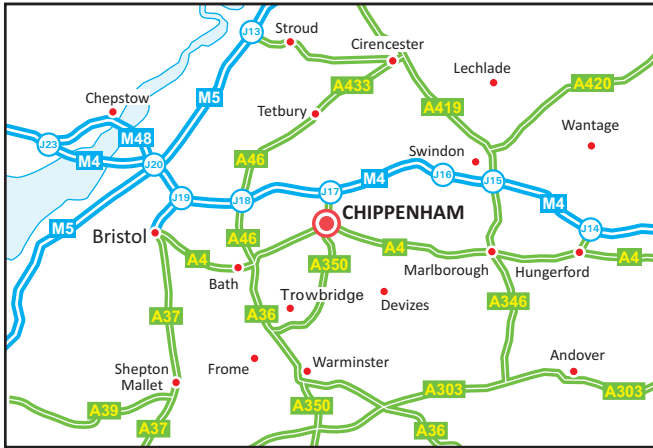

**Methuen Park
Chippenham
SN14 0GB**
T: +44 (0) 1249 466 466
E: info@scisys.co.uk
cgi-group.co.uk

- From M4**
- Leave the M4 at Junction 17 (signed Cirencester, A429, Chippenham & A350).
 - Join the A350 following signs for Chippenham.
 - Remain on the A350 for 5 miles until the Chequers roundabout junction with the A4.
 - At the roundabout, take the second exit signed Town Centre, Bath Road & Herman Miller Ind. Estates.
 - At the next roundabout turn right into Methuen Park.
 - Turn left at the next roundabout and we are located on the right hand side of the road (see inset).

- By Train** 🚆
- Chippenham is the nearest railway station and is served by trains from London Paddington, Reading, Swindon, Bath and Bristol Temple Meads.
 - The station is a short taxi journey from our offices.
 - Bus X31 from station every 20 mins