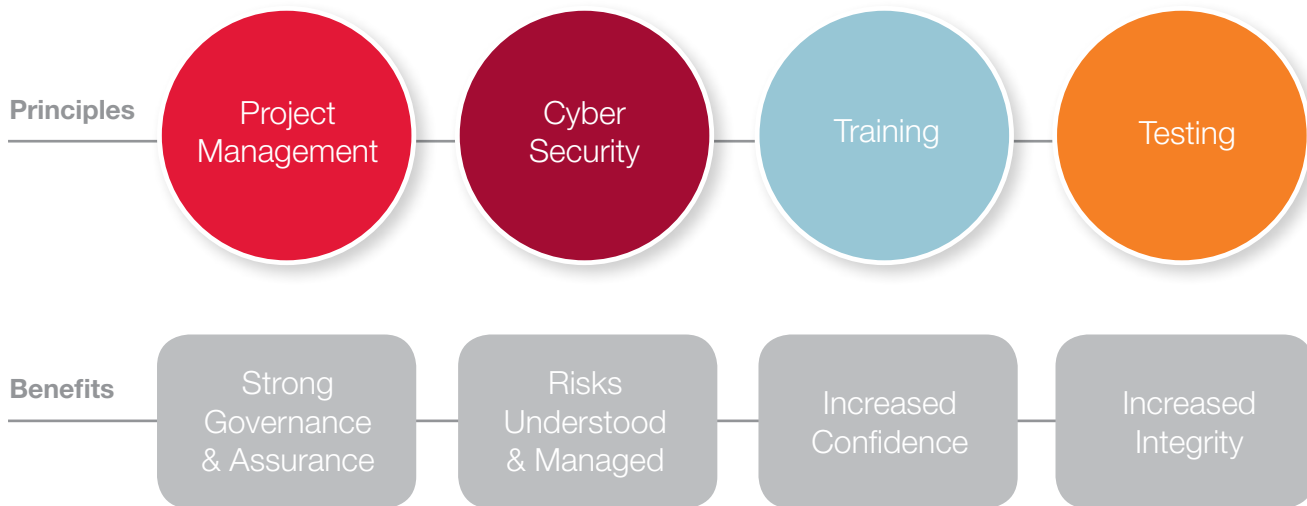

Experience the commitment®

Electronic Counting

Delivering transparent, secure and accurate election vote counting

Challenges

Increasing number of elections, combined elections and different voting systems

Requirement for each stage to be conducted transparently and with integrity

Increasing security requirements

Reduced workforces and availability of election staff to resource long counts

Demand for fast results from election stakeholders

Error prone manual counts with limited auditability of the count process

End-to-end project delivery

e-Count workflow management system

Benefits

Election technology roadmap

Increasing the accuracy, speed, integrity and accessibility of all stages of the election lifecycle