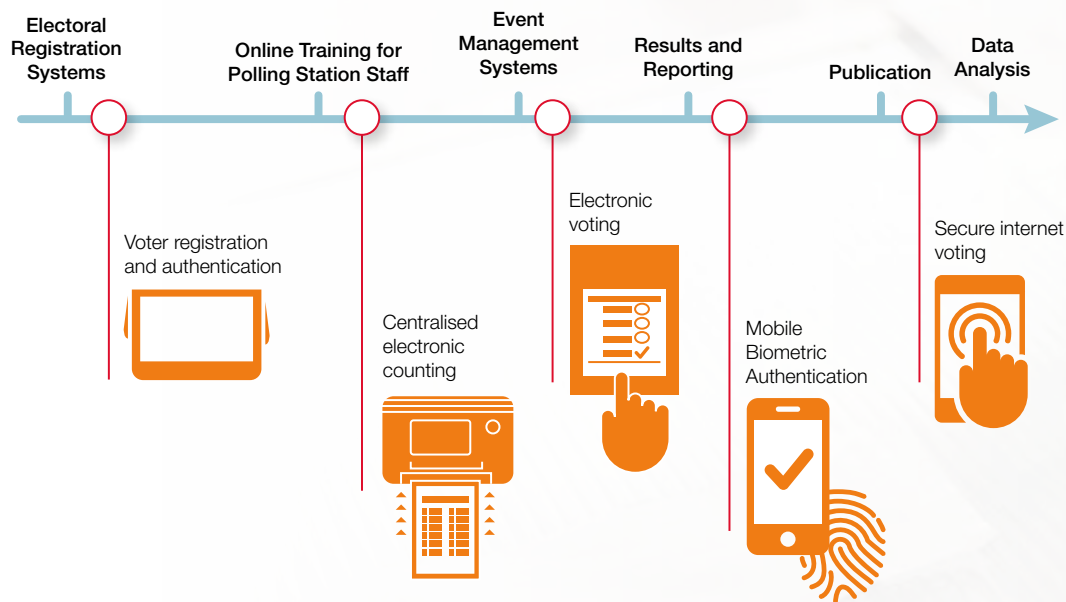

Requirement for each stage to be conducted transparently and with integrity

Increasing security requirements

Reduced workforces and availability of election staff to resource long counts

Demand for fast results from election stakeholders

Error prone manual counts with limited auditability of the count process

End-to-end project delivery

e-Count workflow management system

Benefits

Election technology roadmap

Increasing the accuracy, speed, integrity and accessibility of all stages of the election lifecycle

“I would like to congratulate CGI on their success in being selected to deliver electronic counting for the next Mayoral and Assembly elections in 2020. Having worked closely with Transport for London and representatives from the London Boroughs to ensure a robust and transparent selection process, the GLA team is looking forward to working with CGI, Smartmatic and partners to deliver an effective and accurate e-count.”

Mary Harpley
GREATER LONDON RETURNING OFFICER
GREATER LONDON AUTHORITY

CGI is a world class IT provider with local delivery specialisms with successful delivery of nationwide elections in Scotland in 2012 and 2017. Our experience of delivering complex, mission critical systems ensures the projects we develop and implement are realistic, achievable, and bring value to the organisation.