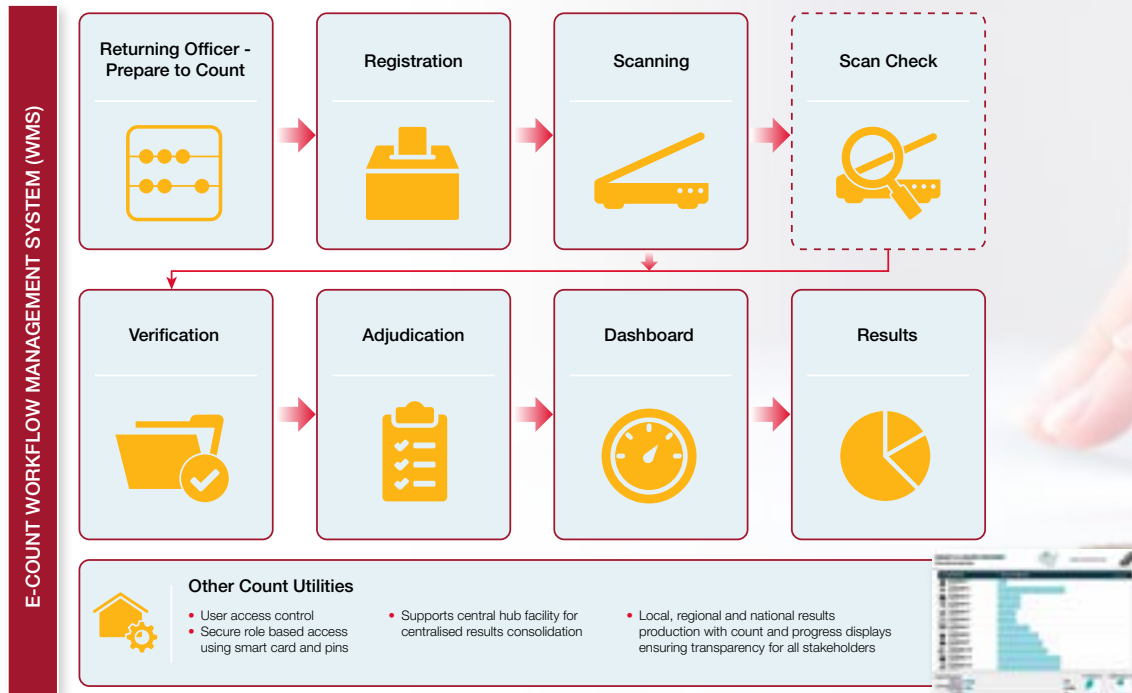

Experience the commitment®

Electronic Counting

Delivering transparent, secure and accurate election vote counting

Challenges

Increasing number of elections, combined elections and different voting systems

Requirement for each stage to be conducted transparently and with integrity

Increasing security requirements

Reduced workforces and availability of election staff to resource long counts

Demand for fast results from election stakeholders

Error prone manual counts with limited auditability of the count process

End-to-end project delivery

e-Count workflow management system

Benefits

Election technology roadmap

Increasing the accuracy, speed, integrity and accessibility of all stages of the election lifecycle

“I would like to congratulate CGI on their success in being selected to deliver electronic counting for the next Mayoral and Assembly elections in 2020. Having worked closely with Transport for London and representatives from the London Boroughs to ensure a robust and transparent selection process, the GLA team is looking forward to working with CGI, Smartmatic and partners to deliver an effective and accurate e-count.”