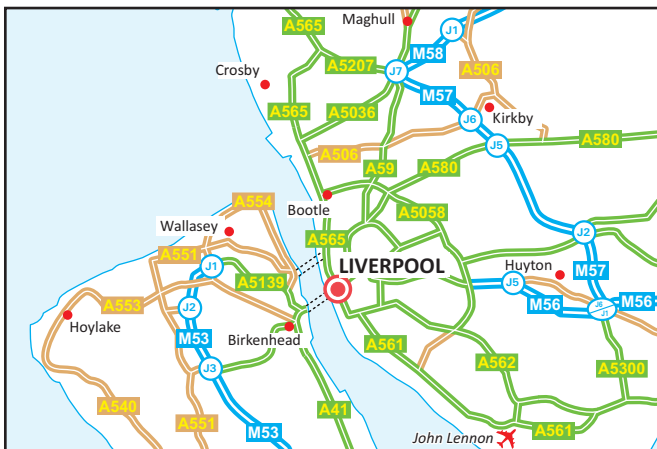

**3rd Floor South  
Edward Pavilion  
Albert Dock  
Liverpool, L3 4AF  
Telephone +44 (0)845 070 7765  
cgi-group.co.uk**

**Location**

- Our office is situated in the Edward Pavilion at the North East corner of the Albert Dock.

**From M62**

- Follow brown tourist signposts for Liverpool Waterfront and Albert Dock from the M62.

**From the Wirral via the M53**

- Head northbound from Ellesmere Port, through the Wallasey Kingsway Tunnel. Follow brown tourist signposts for Liverpool Waterfront and Albert Dock

**By Train**

- Take the Merseyrail Line from Liverpool Lime Street Lower Level to James Street Station, which is a five-minute walk from the Albert Dock.

**Parking**

- Public Car Parks are located on the map opposite.
- Q-Park Liverpool ONE - 2,000 underground spaces: 35 Strand Street, Liverpool L1 8LT.

**Bus**

- The C4, C5 and City Link services stop at Albert Dock and the Liverpool ONE bus station is opposite us. The National Express coach station at Liverpool ONE is just a two minute walk away.