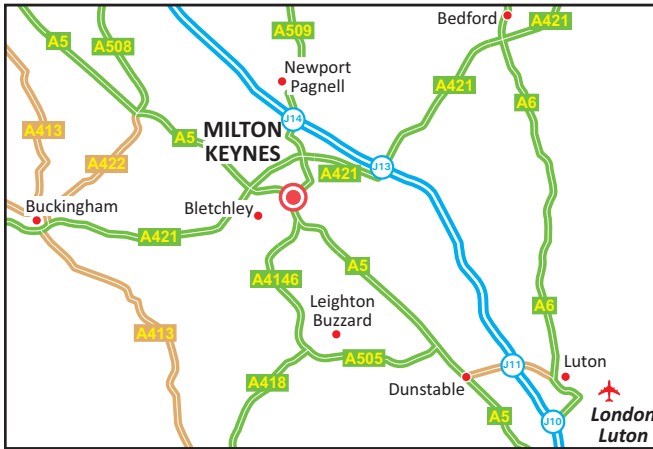

G Floor West
Marlborough Court
Sunrise Parkway
Linford Wood
Milton Keynes MK14 6DY
Telephone: +44 (0)845 070 7765
cgi-group.co.uk

- From M1**
- Leave the M1 at junction 14, and exit onto A509 following signs for Milton Keynes & A509.
 - At the Northfield roundabout take third exit on to H5-Portway (A509).
 - Continue on H5-Portway (A509) over four roundabouts.
 - At next (Belvedere) roundabout take the third exit onto V8 Marlborough St (B4034).
 - Continue straight over the Downs Barn Roundabout, remaining on the V8 Marlborough St (B4034).
 - Turn left onto Sunrise Parkway.
 - The CGI Office is in the first building on the left (see inset).
- From A5**
- Leave the A5 at the Abbey Hill Roundabout (signed M Keynes North, Newport Pagnell, Bedford & A422).
 - At the roundabout at the top of the slip road, take the A422 exit onto H3 Monks Way.
 - Continue on H3 Monks Way (A422) over three roundabouts.
 - At next (Redbridge) roundabout take the third exit onto V8 Marlborough St (B4034).
 - Turn right onto Sunrise Parkway.
 - The CGI Office is in the first building on the left (see inset).

- Parking**
- Car parking is available to the front of the building.
- By Train**
- Central Milton Keynes station is on the West Coast mainline.
 - Taxis are available at the station.