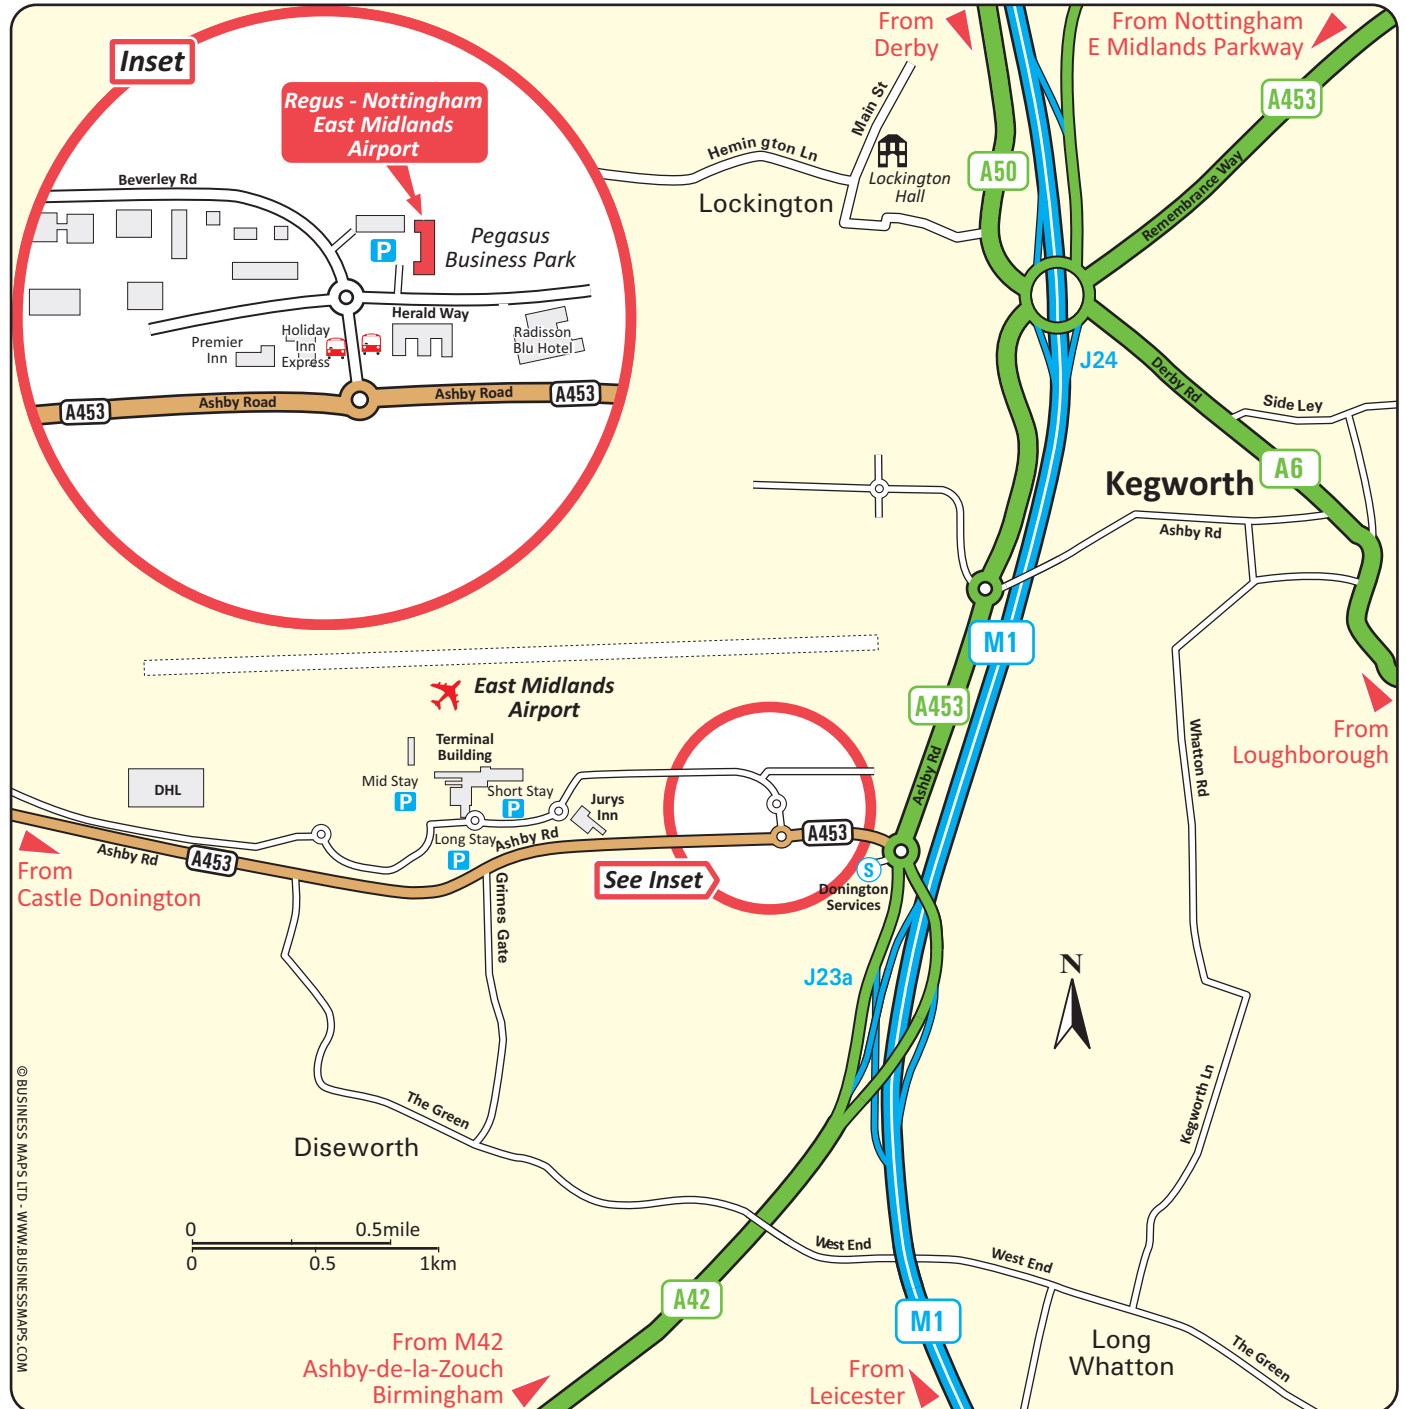

1st floor : Offices 109 - 114
Regus Nottingham East Midlands
Herald Way
Pegasus Business Park
Castle Donington DE74 2TZ
United Kingdom
Telephone: 01332 638000
cgi-group.co.uk

From M1 J24 / The North

- Leave the M1 at Junction 24 (signed East Midlands Airport, A453, Loughborough & A6).
- Take the fourth exit at roundabout (signed A453) towards East Midlands Airport.
- At next roundabout take third exit continuing on A453 (Ashby Road)
- At the next roundabout take the second exit into Pegasus Business Park.
- Turn right at the next roundabout onto Herald Way and we are located on the left hand side (see inset).

From M1 J23A / The South

- Leave the M1 at Junction 23A (signed East Midlands Airport, A453, Stoke (A50) & Derby (A6)).
- Take the second exit onto A453 (Ashby Road) towards East Midlands Airport.
- At the next roundabout take the second exit into Pegasus Business Park.
- Turn right at the next roundabout onto Herald Way and we are located on the left hand side (see inset).

By Train

- The nearest railway station is East Midlands Parkway, which is 5 miles (8 km) away, with regular services to Leicester, Derby, Sheffield, Nottingham and London.
- Taxis are available at East Midlands Parkway station.

Parking

- CGI has 20 allocated spaces which are on the left as you drive in, with the remainder of the park being available on a first come first served basis.

© BUSINESS MAPS LTD - WWW.BUSINESSMAPS.COM