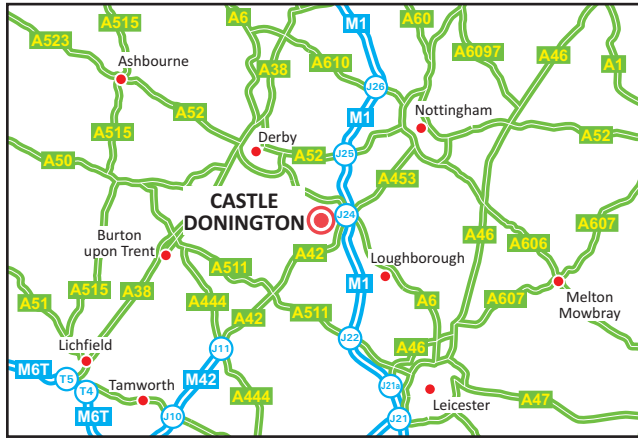

1st floor : Offices 109 - 114
Regus Nottingham East Midlands
Herald Way
Pegasus Business Park
Castle Donington DE74 2TZ
United Kingdom
Telephone: 01332 638000
cgi-group.co.uk

From M1 J24 / The North

- Leave the M1 at Junction 24 (signed East Midlands Airport, A453, Loughborough & A6).
- Take the fourth exit at roundabout (signed A453) towards East Midlands Airport.
- At next roundabout take third exit continuing on A453 (Ashby Road)
- At the next roundabout take the second exit into Pegasus Business Park.
- Turn right at the next roundabout onto Herald Way and we are located on the left hand side (see inset).

From M1 J23A / The South

- Leave the M1 at Junction 23A (signed East Midlands Airport, A453, Stoke (A50) & Derby (A6)).
- Take the second exit onto A453 (Ashby Road) towards East Midlands Airport.
- At the next roundabout take the second exit into Pegasus Business Park.
- Turn right at the next roundabout onto Herald Way and we are located on the left hand side (see inset).

By Train

- The nearest railway station is East Midlands Parkway, which is 5 miles (8 km) away, with regular services to Leicester, Derby, Sheffield, Nottingham and London.
- Taxis are available at East Midlands Parkway station.