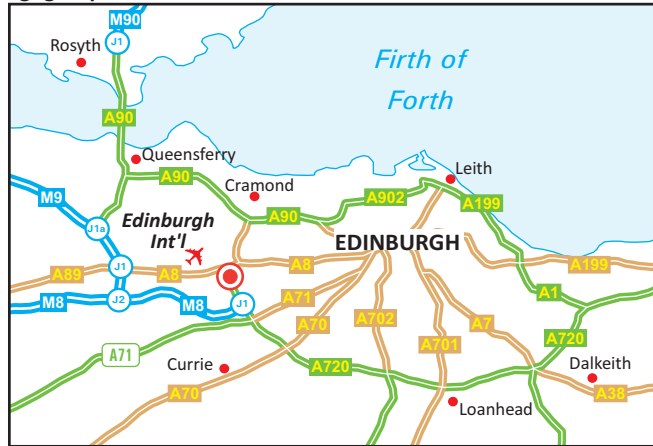

- From the M8**
- Follow the M8 towards Edinburgh to its conclusion at the A720 Edinburgh Bypass.
  - Join the A720 towards the 'North & West' to arrive at the junction with the A8.
  - Take the third exit at this roundabout onto South Gyle Broadway.
  - At the Gyle Roundabout, take the third exit (signed Edinburgh Park).
  - At the traffic lights, turn right onto Lochside Avenue.
  - At the T-junction, turn left.
  - Our office is the first building located on the left hand side (see inset).

- From the Forth Road Bridge**
- Follow the A90 to the roundabout junction with the A902 and join the A902 towards Edinburgh Airport, A720 and the M8.
  - Upon merging into the A8, take the slip road exit for the A720 to arrive at a roundabout.
  - Take the second exit into South Gyle Broadway.
  - At the Gyle Roundabout, take the third exit (signed Edinburgh Park).
  - At the traffic lights, turn right onto Lochside Avenue.
  - At the T-junction, turn left.

**By Tram**

- The closest tram stops are: ● Edinburgh Gyle Centre -0.3 mile away from Wallace House ● Edinburgh Park Central -0.3 mile away from Wallace House.
- Both tram stations are within 5-7 min walking distance from the office.

**By Tram**

From Edinburgh Waverley train station take a tram towards Edinburgh Airport from St. Andrew square, 9 stops to Edinburgh Park Central tram station.

From Edinburgh Park train station – walking distance 15 minutes (0.7mile)