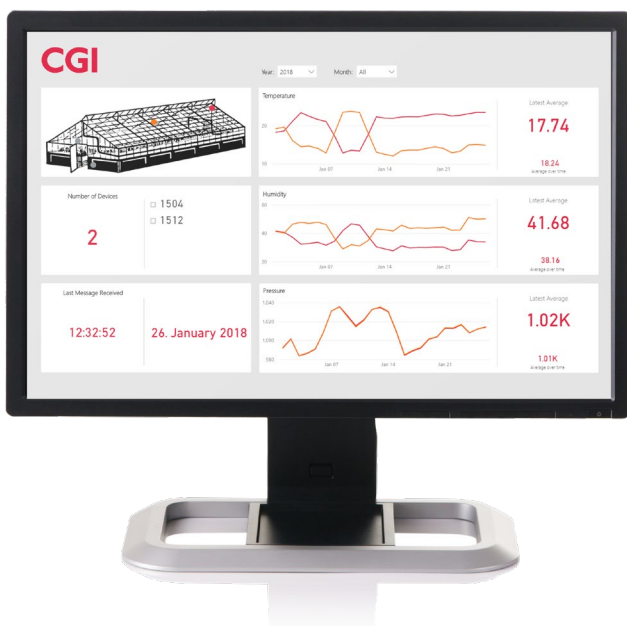

## The IoT Explorer concept

- Advisory and process facilitation by CGI's IoT team
- IoT sensors that are easily installed in your environment
- CGI developed gateway to collect and pass on sensor data
- Microsoft Azure cloud solution to bring Advanced Analytics, complete with cool dashboard visualizations, to your computers, tablets and smartphones

## The sensors

The IoT Explorer concept offers a wide range of standard sensors that connect wirelessly using Bluetooth (Low Energy), Wi-Fi or long-range radio signals. The sensors are easily installed in your environment and support a multitude of use cases and measurements such as:

## The gateway

Developed by CGI exclusively for our IoT Explorer concept, the powerful gateway collects and securely transmits sensor data to Microsoft Azure for Advanced Analytics.