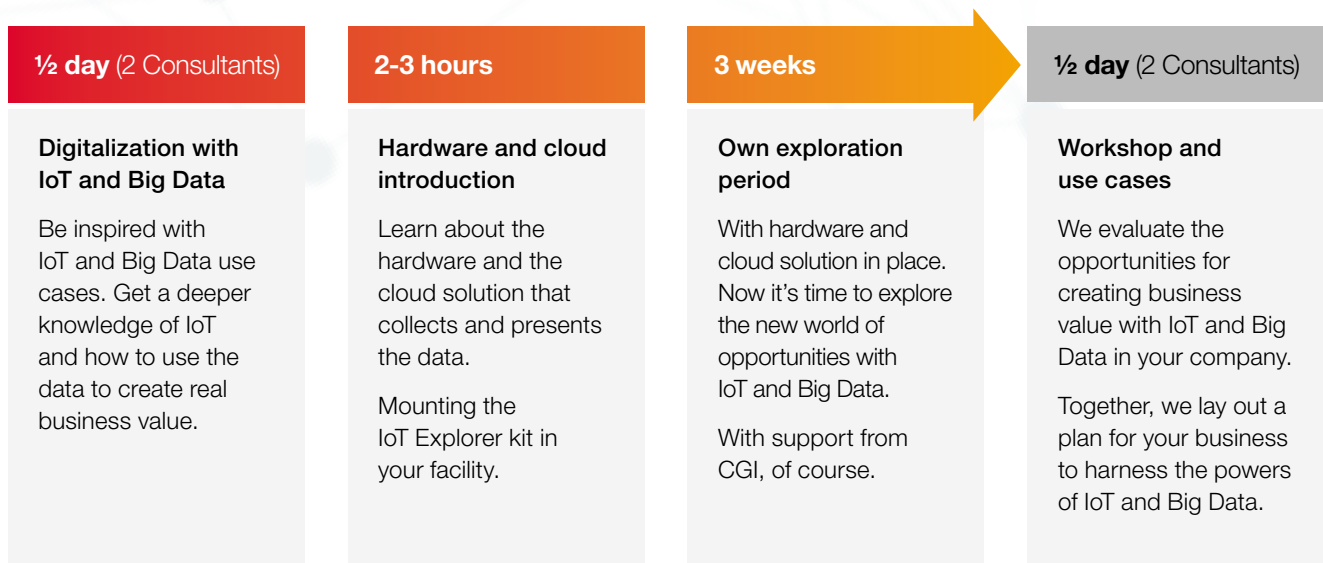

Jumpstart your IoT journey

CGI's unique and explorative concept is designed to help you innovate your business. Here's how it works. In just four to five weeks you will have all the pieces needed for a successful IoT strategy: